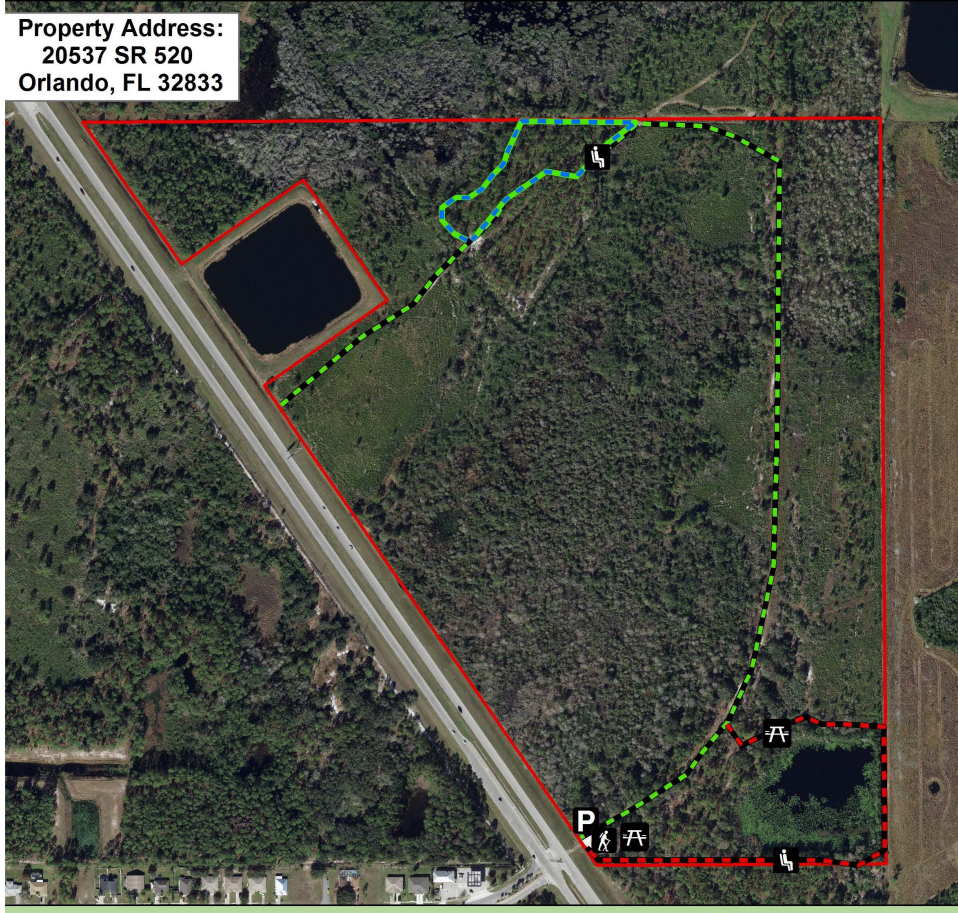

Property Address:
20537 SR 520
Orlando, FL 32833

Trails

- Green-Blue Trail - 0.34 miles (Difficult) — Red Trail - 0.41 miles (Moderate)
- Green Trail - 0.92 miles (Moderate)

Hidden Pond Preserve Conservation Area Trail Map

Legend

- P** Parking Area
- Trailhead
- Picnic Area
- Bench
- Hidden Pond
- Preserve - 111 acres